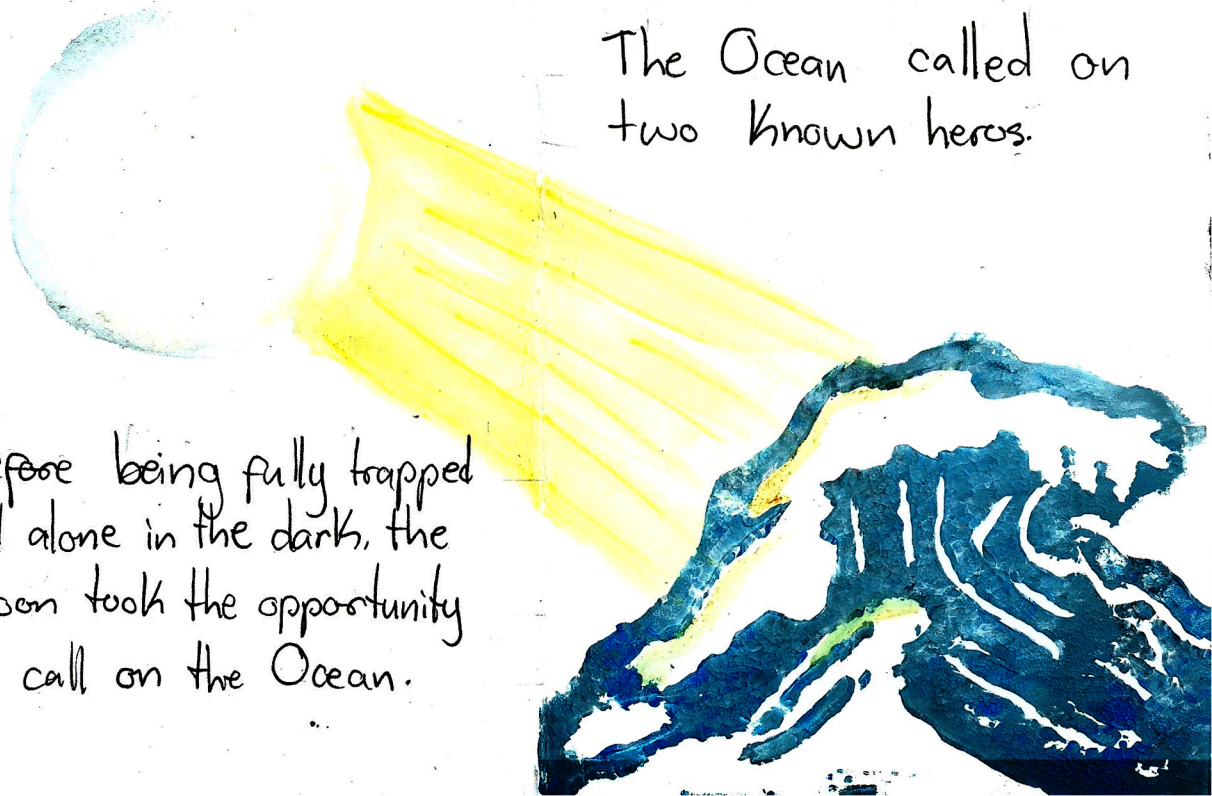

Project Manager: Alaina Ewins

© 2023 City of Philadelphia Mural Arts Program/Lua Smith

The Sun and Moon loved each other greatly. Their love would cast over the sunset corridor every day. One day the Sun stopped radiating its love for the Moon disrupting the balance between night and day.

The Sun was
being controlled by Nimbus
an evil sheep shaped cloud.

Nimbus appeared and
dimmed the Sun's light
making her love for the
Moon fade forcing the
Moon into darkness.

The Ocean called on
two known heroes.

Before being fully trapped
and alone in the dark, the
Moon took the opportunity
to call on the Ocean.

Lumos, a powerful bat and Stellaris, a mouse constellation that can change its form. The two traveled for days until they arrived at the Sunset corridor.