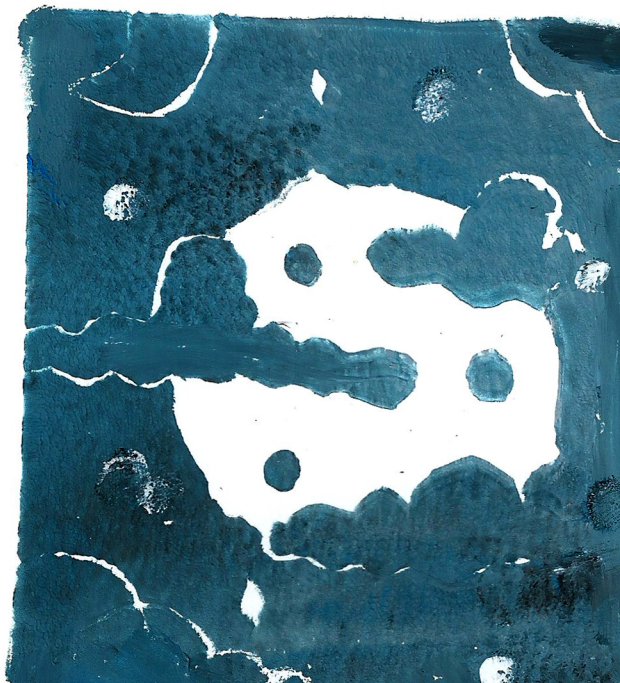

Project Manager: Alaina Ewins

© 2023 City of Philadelphia Mural Arts Program/Lua Smith

The Sun and Moon loved each other greatly. Their love would cast over the sunset corridor every day. One day the Sun stopped radiating its love for the Moon disrupting the balance between night and day.

The Sun was
being controlled by Nimbus
an evil sheep shaped cloud.

Nimbus appeared and
dimmed the Sun's light
making her love for the
Moon fade forcing the
Moon into darkness.

The Ocean called on
two known heroes.

Before being fully trapped
and alone in the dark, the
Moon took the opportunity
to call on the Ocean.

Lumos, a powerful bat and Stellaris, a mouse constellation that can change its form. The two traveled for days until they arrived at the Sunset corridor.