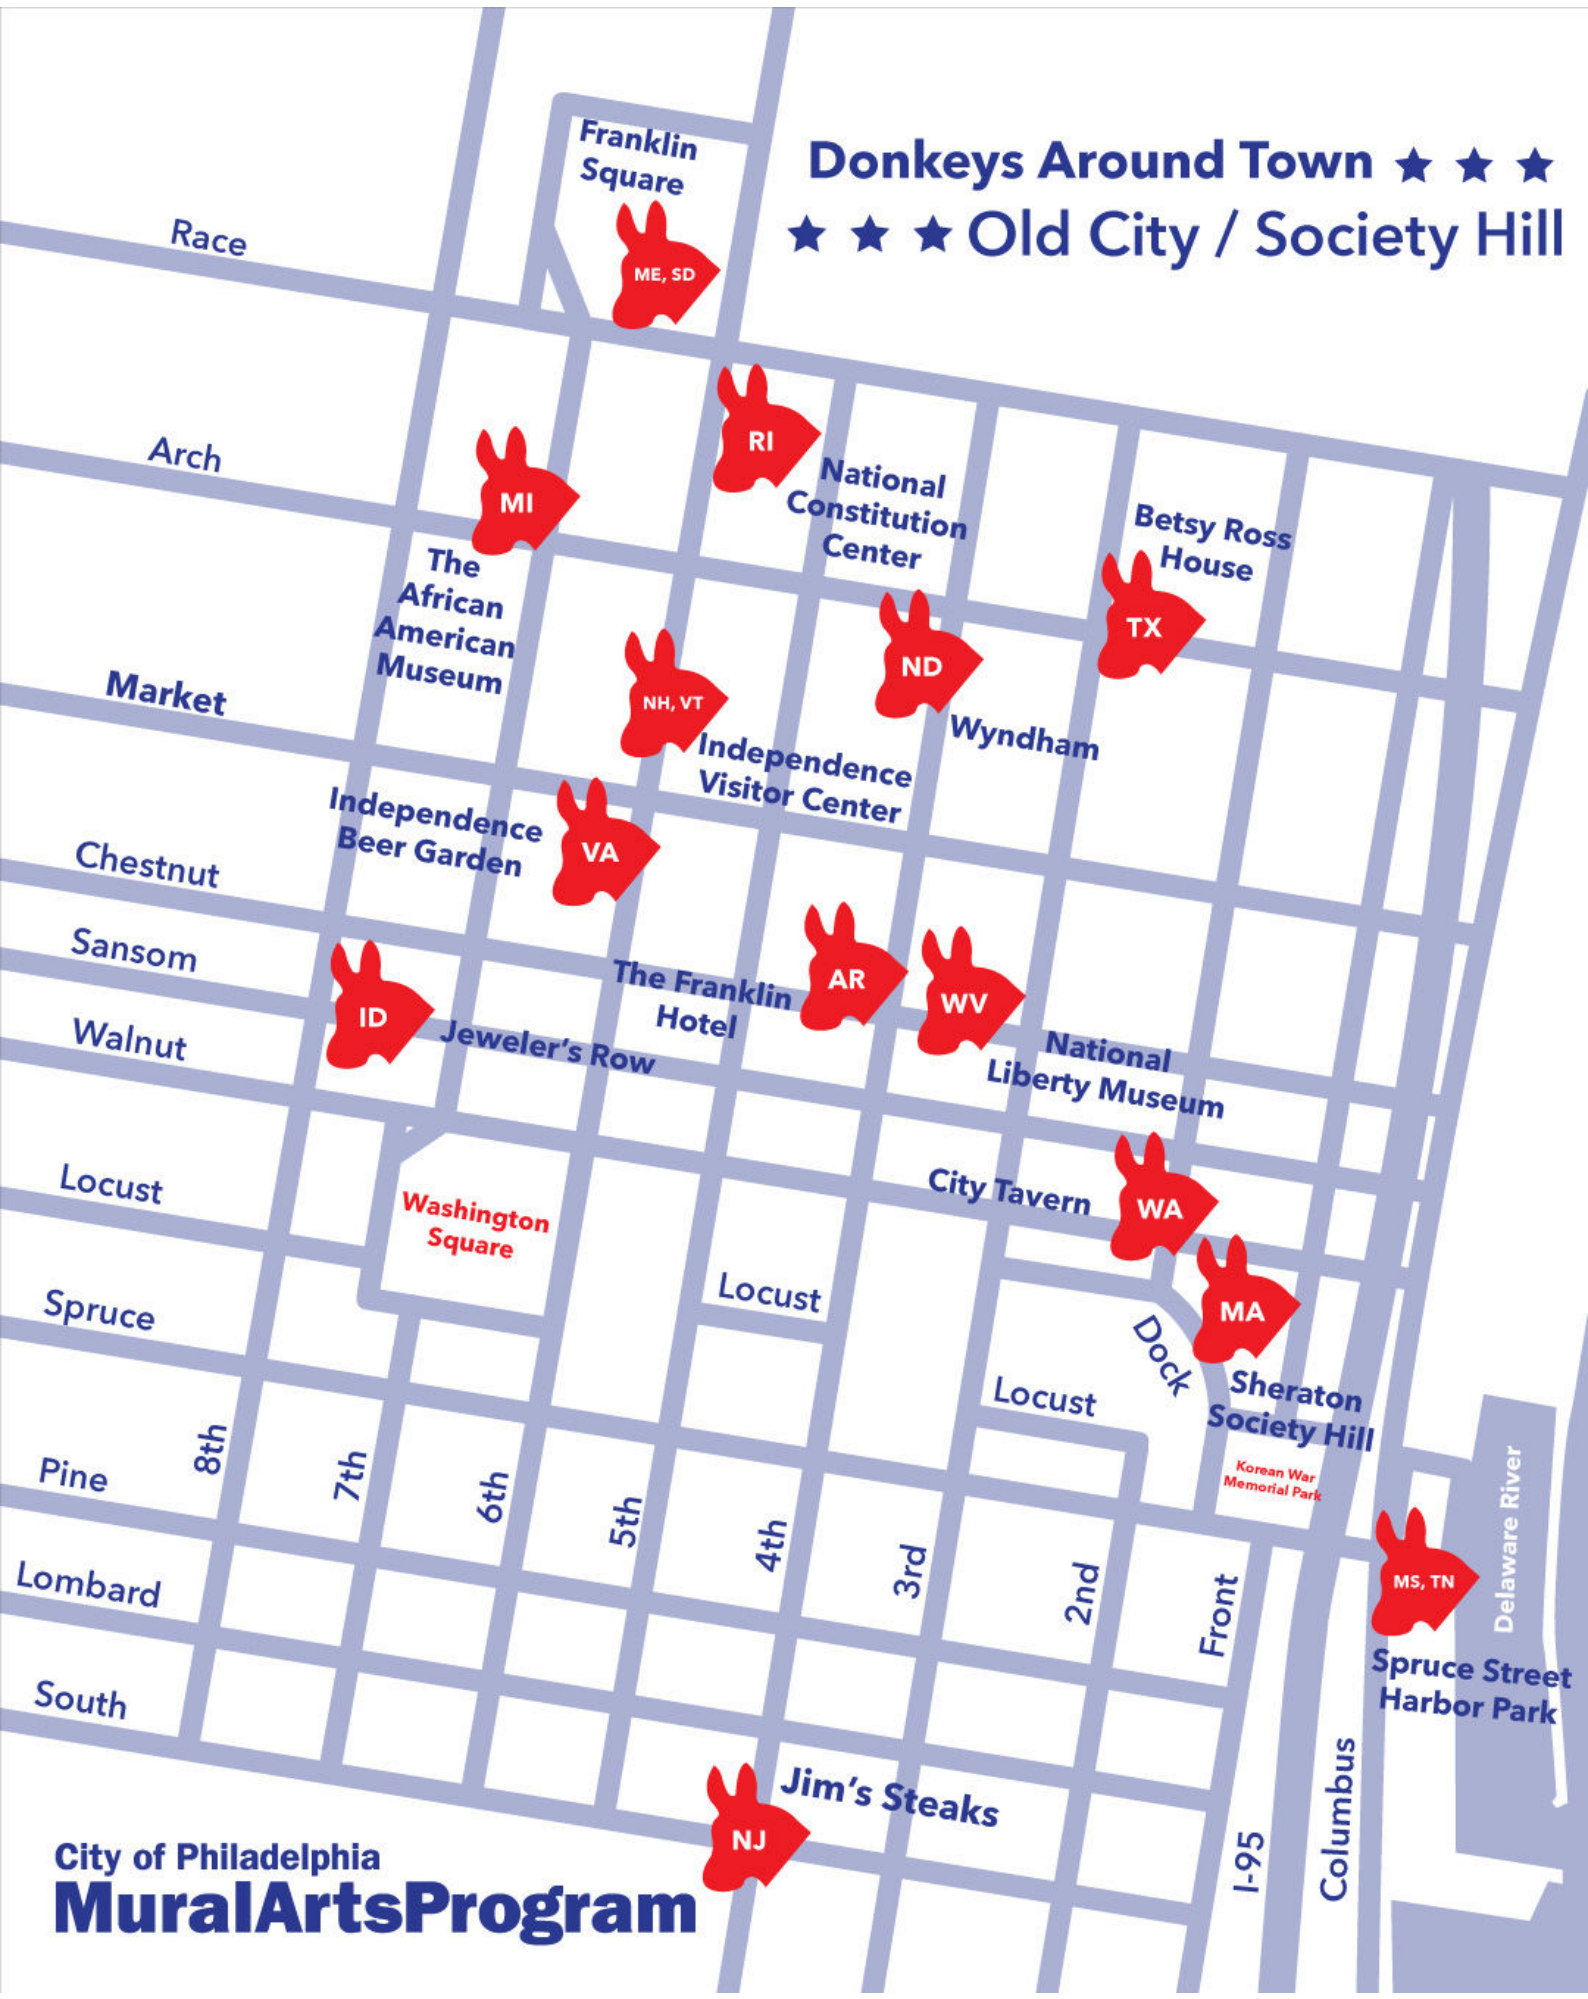

Donkeys Around Town ★ ★ ★ ★ ★ ★ Rittenhouse Square

Donkeys Around Town ★ ★ ★

★ ★ ★ Center City East

City of Philadelphia
MuralArtsProgram

Donkeys Around Town ★ ★ ★ ★ ★ ★ Old City / Society Hill

City of Philadelphia
MuralArtsProgram

Donkeys Around Town ★ ★ ★ ★ ★ ★ Ben Franklin Parkway

City of Philadelphia
MuralArtsProgram

Donkeys Around Town ★ ★ ★ ★ ★ ★ South Philly

Donkeys Around Town ★ ★ ★ ★ ★ ★ West Philly